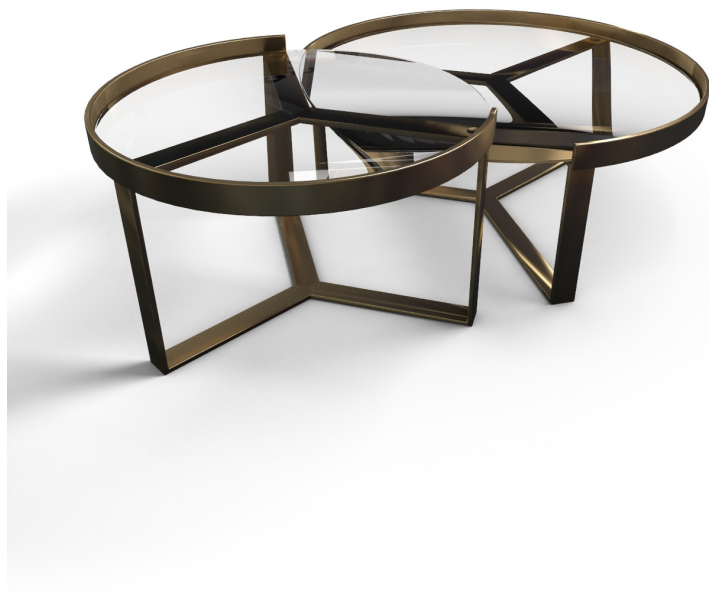

# C4D - Architecture Bundle

Tables and Chairs Vol.1

Content Catalog

**Chair\_0001-O-Hailey-Style**

**Chair\_0001-O-Hailey-Style**

**Chair\_0002-O-Saul-Style**

**Chair\_0003-L-Vintage-Style**

**Chair\_0004-L-Standard**

**Chair\_0018-L-Colorado-Style**

**Chair\_0019-O-Drigani-Style**

**Chair\_0020-O-Comforte-Style**

**Table\_0001-O-Depot-Style**

**Table\_0002-L-Dakota-Style**

**Table\_0003-L-Hooper-Style**

**Table\_0004-Boone-Style**

**Table\_0005-Tamati-Style**

**Table\_0006-L-Nuno-Style**

**Table\_0007-O-Elona-Style**

**Table\_0008-L-Langell-Style**

**Table\_0009-L**

**Table\_0010-L-Benz-Style**

**Table\_0011\_L-Benz-Style**

**Table\_0012\_L-Benz-Style**

**Table\_0013-L-Aula-Style**

**Table\_0014-L-Aula-Style**

**Table\_0015-L-Lomond-Style**

**Table\_0016-L-Amalyn-Style**